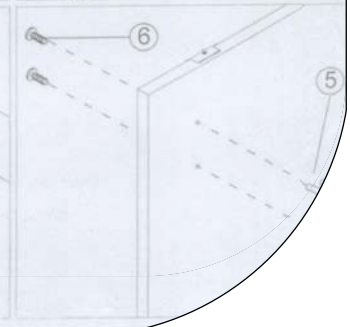

assembly instructions **CREDENZAS**

Built Tough to Last

PH Screw 6x35 20PCS	CAM 20PCS	Cam Cover 20PCS	Bolt Minifix 17Hxφ5 8PCS
T-Handle 2PCS	Screw 4x22 4PCS	CUSHIOA 25Hxφ52 8PCS	Screw 4x30 8PCS
LOCK 1PCS	Screw 3,5x13 2PCS	Dowel 11 18PCS	