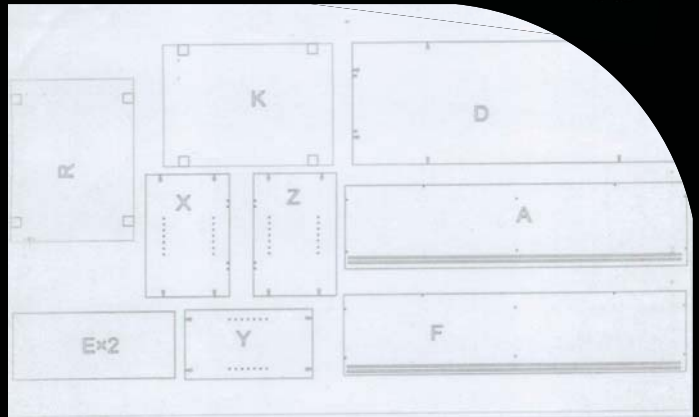

assembly instructions **CREDENZAS**

Built Tough to Last

PH Screw 6x35 20PCS	CAM 20PCS	Cam Cover 20PCS	Bolt Minifix 17Hxφ5 8PCS
T-Handle 2PCS	Screw 4x22 4PCS	CUSHIOA 25Hxφ52 8PCS	Screw 4x30 8PCS
LOCK 1PCS	Screw 3,5x13 2PCS	Dowel 11 18PCS	