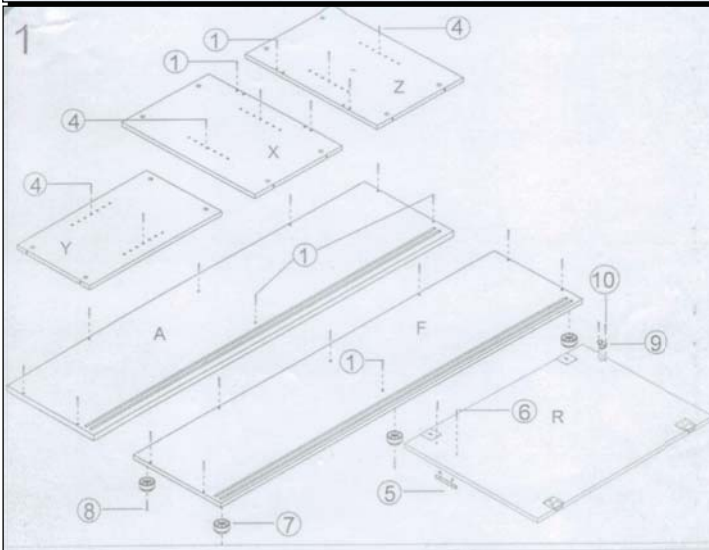

assembly instructions **CREDENZAS**

Built Tough to Last

PH Screw 6x35 20PCS	CAM 20PCS	Cam Cover 20PCS	Bolt Minifix 17Hxφ5 8PCS
T-Handle 2PCS	Screw 4x22 4PCS	CUSHIOA 25Hxφ52 8PCS	Screw 4x30 8PCS
LOCK 1PCS	Screw 3,5x13 2PCS	Dowel 11 18PCS	