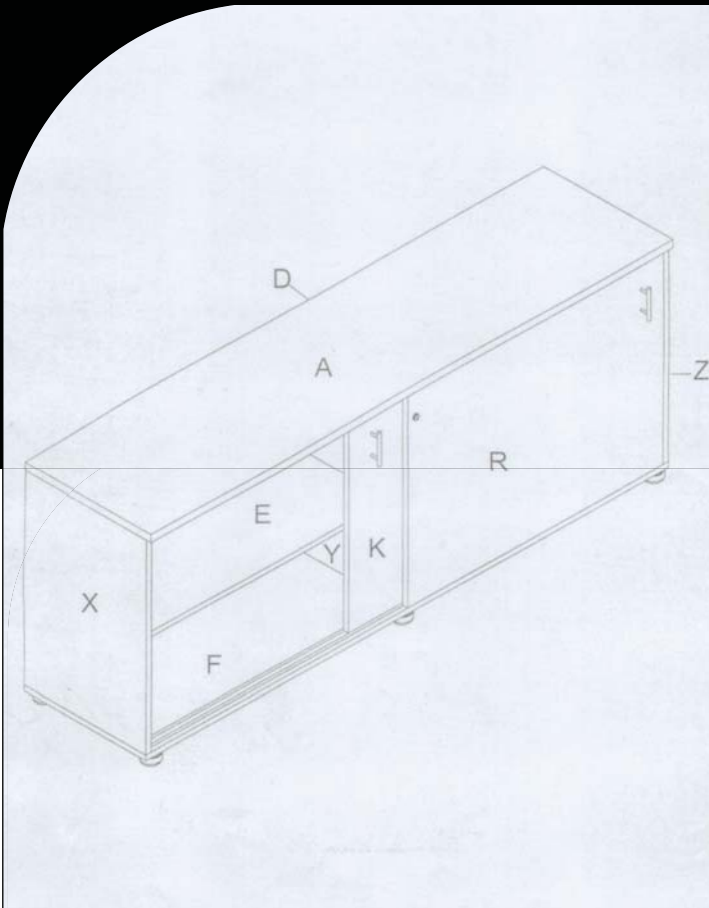

assembly instructions **CREDENZAS**

Built Tough to Last

PH Screw 6x35 20PCS	CAM 20PCS	Cam Cover 20PCS	Bolt Minifix 17Hxφ5 8PCS
T-Handle 2PCS	Screw 4x22 4PCS	CUSHIOA 25Hxφ52 8PCS	Screw 4x30 8PCS
LOCK 1PCS	Screw 3,5x13 2PCS	Dowel 11 18PCS	