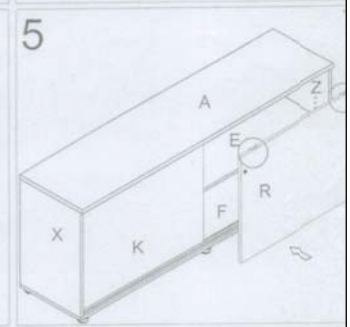

assembly instructions **CREDENZAS**

Built Tough to Last

PH Screw 6x35 20PCS	CAM 20PCS	Cam Cover 20PCS	Bolt Minifix 17Hxφ5 8PCS
T-Handle 2PCS	Screw 4x22 4PCS	CUSHIOA 25Hxφ52 8PCS	Screw 4x30 8PCS
LOCK 1PCS	Screw 3,5x13 2PCS	Dowel 11 18PCS	