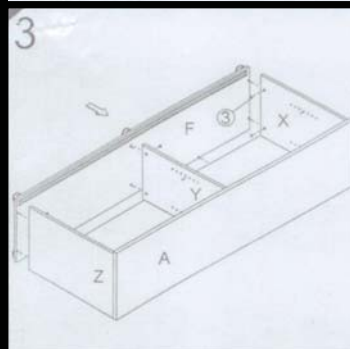

assembly instructions **CREDENZAS**

Built Tough to Last

PH Screw 6x35 20PCS	CAM 20PCS	Cam Cover 20PCS	Bolt Minifix 17Hxφ5 8PCS
T-Handle 2PCS	Screw 4x22 4PCS	CUSHIOA 25Hxφ52 8PCS	Screw 4x30 8PCS
LOCK 1PCS	Screw 3,5x13 2PCS	Dowel 11 18PCS	