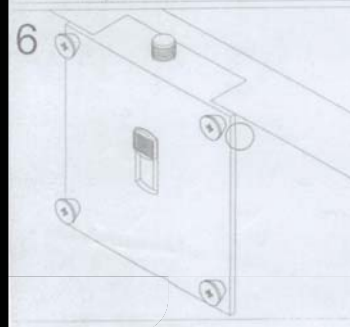

assembly instructions **CREDENZAS**

Built Tough to Last

PH Screw 6x35 20PCS	CAM 20PCS	Cam Cover 20PCS	Bolt Minifix 17Hxφ5 8PCS
T-Handle 2PCS	Screw 4x22 4PCS	CUSHIOA 25Hxφ52 8PCS	Screw 4x30 8PCS
LOCK 1PCS	Screw 3,5x13 2PCS	Dowel 11 18PCS	