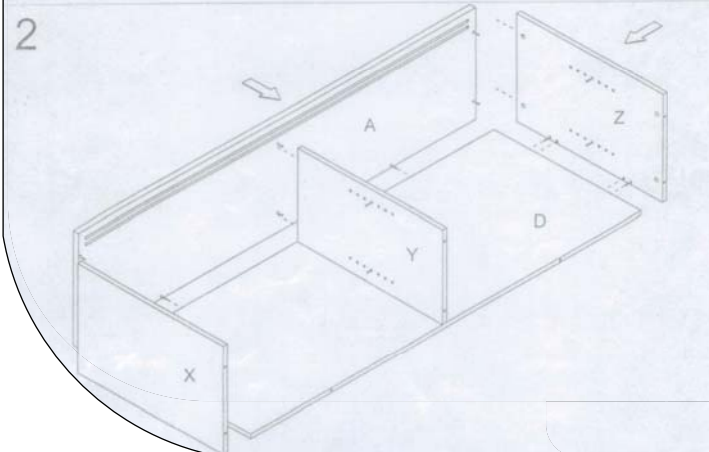

assembly instructions **CREDENZAS**

Built Tough to Last

PH Screw 6x35 20PCS	CAM 20PCS	Cam Cover 20PCS	Bolt Minifix 17Hxφ5 8PCS
T-Handle 2PCS	Screw 4x22 4PCS	CUSHIOA 25Hxφ52 8PCS	Screw 4x30 8PCS
LOCK 1PCS	Screw 3,5x13 2PCS	Dowel 11 18PCS	