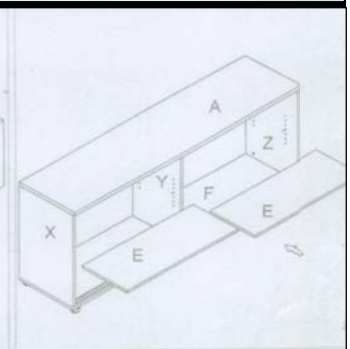

assembly instructions **CREDENZAS**

Built Tough to Last

PH Screw 6x35 20PCS	CAM 20PCS	Cam Cover 20PCS	Bolt Minifix 17Hxφ5 8PCS
T-Handle 2PCS	Screw 4x22 4PCS	CUSHIOA 25Hxφ52 8PCS	Screw 4x30 8PCS
LOCK 1PCS	Screw 3,5x13 2PCS	Dowel 11 18PCS	