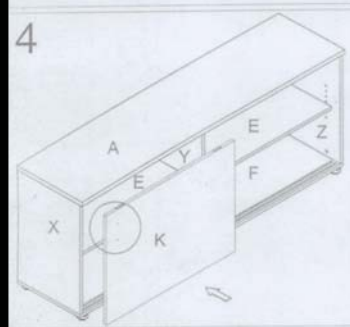

assembly instructions **CREDENZAS**

Built Tough to Last

PH Screw 6x35 20PCS	CAM 20PCS	Cam Cover 20PCS	Bolt Minifix 17Hxφ5 8PCS
T-Handle 2PCS	Screw 4x22 4PCS	CUSHIOA 25Hxφ52 8PCS	Screw 4x30 8PCS
LOCK 1PCS	Screw 3,5x13 2PCS	Dowel 11 18PCS	